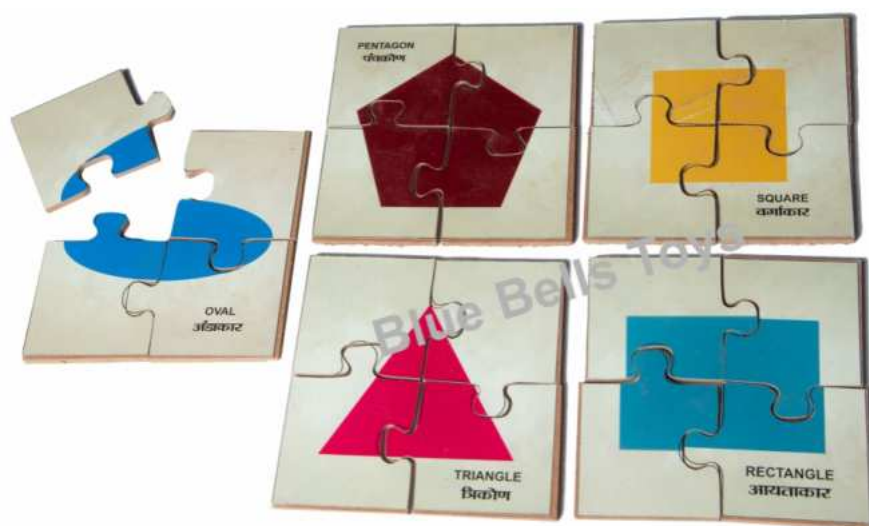

BB-216: Animal Magnet Tray
Size : 15 cm x 15 cm (8 Desings)
Rate : 180/-

BB-217: Wooden Puzzle Fruits (Set of 5)
Size : 9 cm x 9 cm
Rate : 12.00/- (1 Pcs.)

BB-218: Wooden Puzzle Birds (Set of 5)

Size : 9 cm x 9 cm

Rate : 12.00/- (1 Pcs.)

BB-219: Wooden Vegetables Puzzle (Set of 5)

Size : 9 cm x 9 cm

Rate : 12.00/- (1 Pcs.)

BB-220: Wooden Puzzle Animals
(Set of 5)
Size : 9 cm x 9 cm
Rate : 12.00/- (1 Pcs.)

BB-221: Wooden Puzzle Domestic Animals (Set of 5)

Size : 9 cm x 9 cm

Rate : 12.00/- (1 Pcs.)

BB-222: Wooden Puzzle Shapes (Set of 5)

Size : 9 cm x 9 cm

Rate : 12.00/- (1 Pcs.)

BB-223: Leaf Puzzle Tray

Size : 30 cm x 22.5 cm

Rate : 225/-