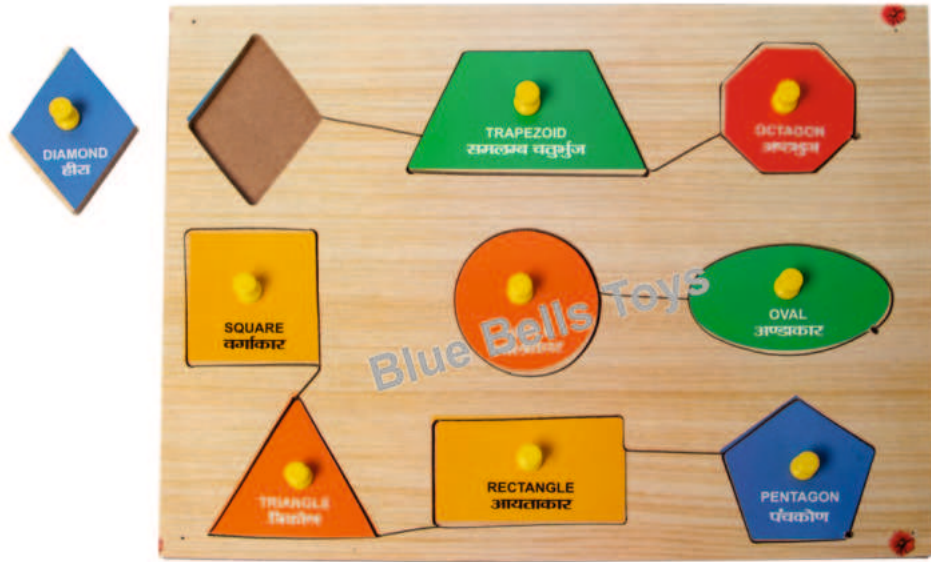

BB-126: Puzzle Board Shapes

Size : 30 cm x 23 cm

Rate : 150/-